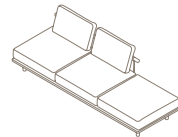

CALLA

Outdoor Seatings

001 ONE-SEATER SOFA

W 81 × D 70 × H 69 cm
Seat H 29 + 13 cm

W 31" ½ × D 28" × H 27"
Seat H 11" ¼ + 5" ¼

EDEN

Main suggested compositions

Outdoor Seatings Outdoor Tables

001 MODULE W 95 × D 95 × H 40 cm Seat H with cushion 22 + 18 cm W 37" ¾ × D 37" ¾ × H 15" ¾ Seat H with cushion 8" ⅝ + 7" ½	001 + 011 SOFA W 95 × D 100 × H 66 cm Seat H with cushion 22 + 18 cm W 37" ¾ × D 39" ¼ × H 26" Seat H with cushion 8" ⅝ + 7" ½	001 + 2 × 011 SOFA W 100 × D 100 × H 66 cm Seat H with cushion 22 + 18 cm W 39" ¼ × D 39" ¼ × H 26" Seat H with cushion 8" ⅝ + 7" ½	001 + 2 × 011 SOFA W 100 × D 100 × H 66 cm Seat H with cushion 22 + 18 cm W 39" ¼ × D 39" ¼ × H 26" Seat H with cushion 8" ⅝ + 7" ½	001 + 3 × 011 SOFA W 105 × D 100 × H 66 cm Seat H with cushion 22 + 18 cm W 41" ½ × D 39" ¼ × H 26" Seat H with cushion 8" ⅝ + 7" ½

002 MODULE W 190 × D 95 × H 40 cm Seat H with cushion 22 + 18 cm W 74" ⅞ × D 37" ¾ × H 15" ¾ Seat H with cushion 8" ⅝ + 7" ½	002 + 012 SOFA W 190 × D 100 × H 66 cm Seat H with cushion 22 + 18 cm W 74" ⅞ × D 39" ¼ × H 26" Seat H with cushion 8" ⅝ + 7" ½	002 + 012 + 011 SOFA W 195 × D 100 × H 66 cm Seat H with cushion 22 + 18 cm W 76" ¾ × D 39" ¼ × H 26" Seat H with cushion 8" ⅝ + 7" ½	002 + 012 + 011 SOFA W 195 × D 100 × H 66 cm Seat H with cushion 22 + 18 cm W 76" ¾ × D 39" ¼ × H 26" Seat H with cushion 8" ⅝ + 7" ½	002 + 012 + 2 × 011 SOFA W 200 × D 100 × H 66 cm Seat H with cushion 22 + 18 cm W 78" ¾ × D 39" ¼ × H 26" Seat H with cushion 8" ⅝ + 7" ½

003 MODULE W 285 × D 95 × H 40 cm Seat H with cushion 22 + 18 cm W 112" ¼ × D 37" ¾ × H 15" ¾ Seat H with cushion 8" ⅝ + 7" ½	003 + 013 SOFA W 285 × D 100 × H 66 cm Seat H with cushion 22 + 18 cm W 112" ¼ × D 39" ¼ × H 26" Seat H with cushion 8" ⅝ + 7" ½	003 + 013 + 011 SOFA W 290 × D 100 × H 66 cm Seat H with cushion 22 + 18 cm W 114" ¼ × D 39" ¼ × H 26" Seat H with cushion 8" ⅝ + 7" ½	003 + 013 + 011 SOFA W 290 × D 100 × H 66 cm Seat H with cushion 22 + 18 cm W 114" ¼ × D 39" ¼ × H 26" Seat H with cushion 8" ⅝ + 7" ½	003 + 013 + 2 × 011 SOFA W 295 × D 100 × H 66 cm Seat H with cushion 22 + 18 cm W 116" ½ × D 39" ¼ × H 26" Seat H with cushion 8" ⅝ + 7" ½