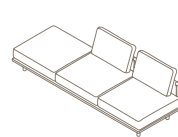

CALLA

Outdoor Seatings

001 ONE-SEATER SOFA

W 81 × D 70 × H 69 cm
Seat H 29 + 13 cm

W 31" ½ × D 28" × H 27"
Seat H 11" ¼ + 5" ¼

EDEN

Main suggested compositions

Outdoor Seatings Outdoor Tables

001 MODULE W 95 × D 95 × H 40 cm Seat H with cushion 22 + 18 cm W 37" ¾ × D 37" ¾ × H 15" ¾ Seat H with cushion 8" ⅝ + 7" ½	001 + 011 SOFA W 95 × D 100 × H 66 cm Seat H with cushion 22 + 18 cm W 37" ¾ × D 39" ¼ × H 26" Seat H with cushion 8" ⅝ + 7" ½	001 + 2 × 011 SOFA W 100 × D 100 × H 66 cm Seat H with cushion 22 + 18 cm W 39" ¼ × D 39" ¼ × H 26" Seat H with cushion 8" ⅝ + 7" ½	001 + 2 × 011 SOFA W 100 × D 100 × H 66 cm Seat H with cushion 22 + 18 cm W 39" ¼ × D 39" ¼ × H 26" Seat H with cushion 8" ⅝ + 7" ½	001 + 3 × 011 SOFA W 105 × D 100 × H 66 cm Seat H with cushion 22 + 18 cm W 41" ½ × D 39" ¼ × H 26" Seat H with cushion 8" ⅝ + 7" ½

002 MODULE W 190 × D 95 × H 40 cm Seat H with cushion 22 + 18 cm W 74" ⅞ × D 37" ¾ × H 15" ¾ Seat H with cushion 8" ⅝ + 7" ½	002 + 012 SOFA W 190 × D 100 × H 66 cm Seat H with cushion 22 + 18 cm W 74" ⅞ × D 39" ¼ × H 26" Seat H with cushion 8" ⅝ + 7" ½	002 + 012 + 011 SOFA W 195 × D 100 × H 66 cm Seat H with cushion 22 + 18 cm W 76" ¾ × D 39" ¼ × H 26" Seat H with cushion 8" ⅝ + 7" ½	002 + 012 + 011 SOFA W 195 × D 100 × H 66 cm Seat H with cushion 22 + 18 cm W 76" ¾ × D 39" ¼ × H 26" Seat H with cushion 8" ⅝ + 7" ½	002 + 012 + 2 × 011 SOFA W 200 × D 100 × H 66 cm Seat H with cushion 22 + 18 cm W 78" ¾ × D 39" ¼ × H 26" Seat H with cushion 8" ⅝ + 7" ½

003 MODULE W 285 × D 95 × H 40 cm Seat H with cushion 22 + 18 cm W 112" ¼ × D 37" ¾ × H 15" ¾ Seat H with cushion 8" ⅝ + 7" ½	003 + 013 SOFA W 285 × D 100 × H 66 cm Seat H with cushion 22 + 18 cm W 112" ¼ × D 39" ¼ × H 26" Seat H with cushion 8" ⅝ + 7" ½	003 + 013 + 011 SOFA W 290 × D 100 × H 66 cm Seat H with cushion 22 + 18 cm W 114" ¼ × D 39" ¼ × H 26" Seat H with cushion 8" ⅝ + 7" ½	003 + 013 + 011 SOFA W 290 × D 100 × H 66 cm Seat H with cushion 22 + 18 cm W 114" ¼ × D 39" ¼ × H 26" Seat H with cushion 8" ⅝ + 7" ½	003 + 013 + 2 × 011 SOFA W 295 × D 100 × H 66 cm Seat H with cushion 22 + 18 cm W 116" ½ × D 39" ¼ × H 26" Seat H with cushion 8" ⅝ + 7" ½