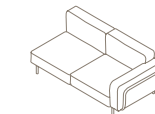

Le dimensioni includono i cuscini.
Dimensions include cushions.