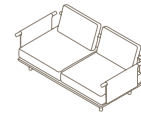

003 MODULE W 285 × D 95 × H 40 cm Seat H with cushion 22 + 18 cm W 112" ¼ × D 37" ¾ × H 15" ¾ Seat H with cushion 8" ⅝ + 7" ½	003 + 013 SOFA W 285 × D 100 × H 66 cm Seat H with cushion 22 + 18 cm W 112" ¼ × D 39" ¼ × H 26" Seat H with cushion 8" ⅝ + 7" ½	003 + 013 + 011 SOFA W 290 × D 100 × H 66 cm Seat H with cushion 22 + 18 cm W 114" ¼ × D 39" ¼ × H 26" Seat H with cushion 8" ⅝ + 7" ½	003 + 013 + 011 SOFA W 290 × D 100 × H 66 cm Seat H with cushion 22 + 18 cm W 114" ¼ × D 39" ¼ × H 26" Seat H with cushion 8" ⅝ + 7" ½	003 + 013 + 2 × 011 SOFA W 295 × D 100 × H 66 cm Seat H with cushion 22 + 18 cm W 116" ½ × D 39" ¼ × H 26" Seat H with cushion 8" ⅝ + 7" ½