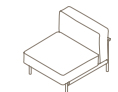

Le dimensioni includono i cuscini.
Dimensions include cushions.