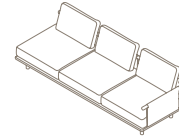

003 + 012 SOFA W 285 × D 100 × H 66 cm Seat H with cushion 22 + 18 cm W 112" ¼ × D 39" ¼ × H 26" Seat H with cushion 8" ⅝ + 7" ½	003 + 012 SOFA W 285 × D 100 × H 66 cm Seat H with cushion 22 + 18 cm W 112" ¼ × D 39" ¼ × H 26" Seat H with cushion 8" ⅝ + 7" ½	003 + 012 + 011 SOFA W 290 × D 100 × H 66 cm Seat H with cushion 22 + 18 cm W 114" ¼ × D 39" ¼ × H 26" Seat H with cushion 8" ⅝ + 7" ½	003 + 012 + 011 SOFA W 290 × D 100 × H 66 cm Seat H with cushion 22 + 18 cm W 114" ¼ × D 39" ¼ × H 26" Seat H with cushion 8" ⅝ + 7" ½