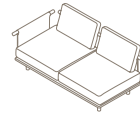

003 MODULE W 285 × D 95 × H 40 cm Seat H with cushion 22 + 18 cm W 112" ¼ × D 37" ¾ × H 15" ¾ Seat H with cushion 8" ⅝ + 7" ½	003 + 013 SOFA W 285 × D 100 × H 66 cm Seat H with cushion 22 + 18 cm W 112" ¼ × D 39" ¼ × H 26" Seat H with cushion 8" ⅝ + 7" ½	003 + 013 + 011 SOFA W 290 × D 100 × H 66 cm Seat H with cushion 22 + 18 cm W 114" ¼ × D 39" ¼ × H 26" Seat H with cushion 8" ⅝ + 7" ½	003 + 013 + 011 SOFA W 290 × D 100 × H 66 cm Seat H with cushion 22 + 18 cm W 114" ¼ × D 39" ¼ × H 26" Seat H with cushion 8" ⅝ + 7" ½	003 + 013 + 2 × 011 SOFA W 295 × D 100 × H 66 cm Seat H with cushion 22 + 18 cm W 116" ½ × D 39" ¼ × H 26" Seat H with cushion 8" ⅝ + 7" ½