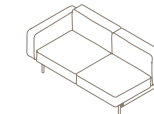

Le dimensioni includono i cuscini.
Dimensions include cushions.