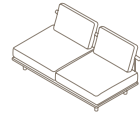

003 MODULE W 285 × D 95 × H 40 cm Seat H with cushion 22 + 18 cm W 112" ¼ × D 37" ¾ × H 15" ¾ Seat H with cushion 8" ⅝ + 7" ½	003 + 013 SOFA W 285 × D 100 × H 66 cm Seat H with cushion 22 + 18 cm W 112" ¼ × D 39" ¼ × H 26" Seat H with cushion 8" ⅝ + 7" ½	003 + 013 + 011 SOFA W 290 × D 100 × H 66 cm Seat H with cushion 22 + 18 cm W 114" ¼ × D 39" ¼ × H 26" Seat H with cushion 8" ⅝ + 7" ½	003 + 013 + 011 SOFA W 290 × D 100 × H 66 cm Seat H with cushion 22 + 18 cm W 114" ¼ × D 39" ¼ × H 26" Seat H with cushion 8" ⅝ + 7" ½	003 + 013 + 2 × 011 SOFA W 295 × D 100 × H 66 cm Seat H with cushion 22 + 18 cm W 116" ½ × D 39" ¼ × H 26" Seat H with cushion 8" ⅝ + 7" ½