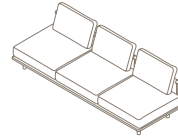

003 + 012 SOFA W 285 × D 100 × H 66 cm Seat H with cushion 22 + 18 cm W 112" ¼ × D 39" ¼ × H 26" Seat H with cushion 8" ⅝ + 7" ½	003 + 012 SOFA W 285 × D 100 × H 66 cm Seat H with cushion 22 + 18 cm W 112" ¼ × D 39" ¼ × H 26" Seat H with cushion 8" ⅝ + 7" ½	003 + 012 + 011 SOFA W 290 × D 100 × H 66 cm Seat H with cushion 22 + 18 cm W 114" ¼ × D 39" ¼ × H 26" Seat H with cushion 8" ⅝ + 7" ½	003 + 012 + 011 SOFA W 290 × D 100 × H 66 cm Seat H with cushion 22 + 18 cm W 114" ¼ × D 39" ¼ × H 26" Seat H with cushion 8" ⅝ + 7" ½