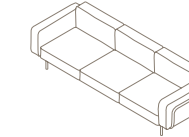

113 ONE-SEATER CENTRAL MODULE W 75 × D 84 × H 72 cm Seat H 37 cm W 29" ½ × D 33" ¼ × H 28" ⅜ Seat H 14" ½	211 TWO-SEATER RIGHT MODULE W 168 × D 84 × H 72 cm Seat H 37 cm W 66" ¼ × D 33" ¼ × H 28" ⅜ Seat H 14" ½	212 TWO-SEATER LEFT MODULE W 168 × D 84 × H 72 cm Seat H 37 cm W 66" ¼ × D 33" ¼ × H 28" ⅜ Seat H 14" ½	213 TWO-SEATER CENTRAL MODULE W 150 × D 84 × H 72 cm Seat H 37 cm W 59" ¼ × D 33" ¼ × H 28" ⅜ Seat H 14" ½	311 THREE-SEATER RIGHT MODULE W 243 × D 84 × H 72 cm Seat H 37 cm W 95" ¾ × D 33" ¼ × H 28" ⅜ Seat H 14" ½