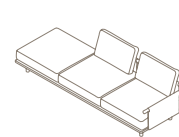

CALLA

Outdoor Seatings

001 ONE-SEATER SOFA

W 81 × D 70 × H 69 cm
Seat H 29 + 13 cm

W 31" ½ × D 28" × H 27"
Seat H 11" ¼ + 5" ¼

EDEN

Main suggested compositions

Outdoor Seatings Outdoor Tables

001 MODULE W 95 × D 95 × H 40 cm Seat H with cushion 22 + 18 cm W 37" ¾ × D 37" ¾ × H 15" ¾ Seat H with cushion 8" ⅝ + 7" ½	001 + 011 SOFA W 95 × D 100 × H 66 cm Seat H with cushion 22 + 18 cm W 37" ¾ × D 39" ¼ × H 26" Seat H with cushion 8" ⅝ + 7" ½	001 + 2 × 011 SOFA W 100 × D 100 × H 66 cm Seat H with cushion 22 + 18 cm W 39" ¼ × D 39" ¼ × H 26" Seat H with cushion 8" ⅝ + 7" ½	001 + 2 × 011 SOFA W 100 × D 100 × H 66 cm Seat H with cushion 22 + 18 cm W 39" ¼ × D 39" ¼ × H 26" Seat H with cushion 8" ⅝ + 7" ½	001 + 3 × 011 SOFA W 105 × D 100 × H 66 cm Seat H with cushion 22 + 18 cm W 41" ½ × D 39" ¼ × H 26" Seat H with cushion 8" ⅝ + 7" ½

002 MODULE W 190 × D 95 × H 40 cm Seat H with cushion 22 + 18 cm W 74" ⅞ × D 37" ¾ × H 15" ¾ Seat H with cushion 8" ⅝ + 7" ½	002 + 012 SOFA W 190 × D 100 × H 66 cm Seat H with cushion 22 + 18 cm W 74" ⅞ × D 39" ¼ × H 26" Seat H with cushion 8" ⅝ + 7" ½	002 + 012 + 011 SOFA W 195 × D 100 × H 66 cm Seat H with cushion 22 + 18 cm W 76" ¾ × D 39" ¼ × H 26" Seat H with cushion 8" ⅝ + 7" ½	002 + 012 + 011 SOFA W 195 × D 100 × H 66 cm Seat H with cushion 22 + 18 cm W 76" ¾ × D 39" ¼ × H 26" Seat H with cushion 8" ⅝ + 7" ½	002 + 012 + 2 × 011 SOFA W 200 × D 100 × H 66 cm Seat H with cushion 22 + 18 cm W 78" ¾ × D 39" ¼ × H 26" Seat H with cushion 8" ⅝ + 7" ½

003 MODULE W 285 × D 95 × H 40 cm Seat H with cushion 22 + 18 cm W 112" ¼ × D 37" ¾ × H 15" ¾ Seat H with cushion 8" ⅝ + 7" ½	003 + 013 SOFA W 285 × D 100 × H 66 cm Seat H with cushion 22 + 18 cm W 112" ¼ × D 39" ¼ × H 26" Seat H with cushion 8" ⅝ + 7" ½	003 + 013 + 011 SOFA W 290 × D 100 × H 66 cm Seat H with cushion 22 + 18 cm W 114" ¼ × D 39" ¼ × H 26" Seat H with cushion 8" ⅝ + 7" ½	003 + 013 + 011 SOFA W 290 × D 100 × H 66 cm Seat H with cushion 22 + 18 cm W 114" ¼ × D 39" ¼ × H 26" Seat H with cushion 8" ⅝ + 7" ½	003 + 013 + 2 × 011 SOFA W 295 × D 100 × H 66 cm Seat H with cushion 22 + 18 cm W 116" ½ × D 39" ¼ × H 26" Seat H with cushion 8" ⅝ + 7" ½