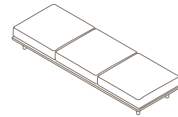

003 + 012 SOFA W 285 × D 100 × H 66 cm Seat H with cushion 22 + 18 cm W 112" ¼ × D 39" ¼ × H 26" Seat H with cushion 8" ⅝ + 7" ½	003 + 012 SOFA W 285 × D 100 × H 66 cm Seat H with cushion 22 + 18 cm W 112" ¼ × D 39" ¼ × H 26" Seat H with cushion 8" ⅝ + 7" ½	003 + 012 + 011 SOFA W 290 × D 100 × H 66 cm Seat H with cushion 22 + 18 cm W 114" ¼ × D 39" ¼ × H 26" Seat H with cushion 8" ⅝ + 7" ½	003 + 012 + 011 SOFA W 290 × D 100 × H 66 cm Seat H with cushion 22 + 18 cm W 114" ¼ × D 39" ¼ × H 26" Seat H with cushion 8" ⅝ + 7" ½