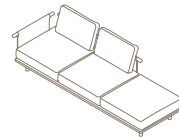

CALLA

Outdoor Seatings

001 ONE-SEATER SOFA

W 81 × D 70 × H 69 cm
Seat H 29 + 13 cm

W 31" ½ × D 28" × H 27"
Seat H 11" ¼ + 5" ¼

EDEN

Main suggested compositions

Outdoor Seatings Outdoor Tables

001 MODULE W 95 × D 95 × H 40 cm Seat H with cushion 22 + 18 cm W 37" ¾ × D 37" ¾ × H 15" ¾ Seat H with cushion 8" ⅝ + 7" ½	001 + 011 SOFA W 95 × D 100 × H 66 cm Seat H with cushion 22 + 18 cm W 37" ¾ × D 39" ¼ × H 26" Seat H with cushion 8" ⅝ + 7" ½	001 + 2 × 011 SOFA W 100 × D 100 × H 66 cm Seat H with cushion 22 + 18 cm W 39" ¼ × D 39" ¼ × H 26" Seat H with cushion 8" ⅝ + 7" ½	001 + 2 × 011 SOFA W 100 × D 100 × H 66 cm Seat H with cushion 22 + 18 cm W 39" ¼ × D 39" ¼ × H 26" Seat H with cushion 8" ⅝ + 7" ½	001 + 3 × 011 SOFA W 105 × D 100 × H 66 cm Seat H with cushion 22 + 18 cm W 41" ½ × D 39" ¼ × H 26" Seat H with cushion 8" ⅝ + 7" ½

002 MODULE W 190 × D 95 × H 40 cm Seat H with cushion 22 + 18 cm W 74" ⅞ × D 37" ¾ × H 15" ¾ Seat H with cushion 8" ⅝ + 7" ½	002 + 012 SOFA W 190 × D 100 × H 66 cm Seat H with cushion 22 + 18 cm W 74" ⅞ × D 39" ¼ × H 26" Seat H with cushion 8" ⅝ + 7" ½	002 + 012 + 011 SOFA W 195 × D 100 × H 66 cm Seat H with cushion 22 + 18 cm W 76" ¾ × D 39" ¼ × H 26" Seat H with cushion 8" ⅝ + 7" ½	002 + 012 + 011 SOFA W 195 × D 100 × H 66 cm Seat H with cushion 22 + 18 cm W 76" ¾ × D 39" ¼ × H 26" Seat H with cushion 8" ⅝ + 7" ½	002 + 012 + 2 × 011 SOFA W 200 × D 100 × H 66 cm Seat H with cushion 22 + 18 cm W 78" ¾ × D 39" ¼ × H 26" Seat H with cushion 8" ⅝ + 7" ½

003 MODULE W 285 × D 95 × H 40 cm Seat H with cushion 22 + 18 cm W 112" ¼ × D 37" ¾ × H 15" ¾ Seat H with cushion 8" ⅝ + 7" ½	003 + 013 SOFA W 285 × D 100 × H 66 cm Seat H with cushion 22 + 18 cm W 112" ¼ × D 39" ¼ × H 26" Seat H with cushion 8" ⅝ + 7" ½	003 + 013 + 011 SOFA W 290 × D 100 × H 66 cm Seat H with cushion 22 + 18 cm W 114" ¼ × D 39" ¼ × H 26" Seat H with cushion 8" ⅝ + 7" ½	003 + 013 + 011 SOFA W 290 × D 100 × H 66 cm Seat H with cushion 22 + 18 cm W 114" ¼ × D 39" ¼ × H 26" Seat H with cushion 8" ⅝ + 7" ½	003 + 013 + 2 × 011 SOFA W 295 × D 100 × H 66 cm Seat H with cushion 22 + 18 cm W 116" ½ × D 39" ¼ × H 26" Seat H with cushion 8" ⅝ + 7" ½