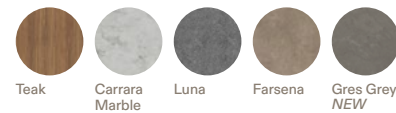

ESTENDO

312 THREE-SEATER LEFT MODULE W 243 x D 84 x H 72 cm Seat H 37 cm W 95" 3/4 x D 33" 1/4 x H 28" 3/8 Seat H 14" 1/2 	313 THREE-SEATER CENTRAL MODULE W 225 x D 84 x H 72 cm Seat H 37 cm W 88" 3/4 x D 33" 1/4 x H 28" 3/8 Seat H 14" 1/2 	400 CORNER MODULE W 84 x D 84 x H 72 cm Seat H 37 cm W 33" 1/4 x D 33" 1/4 x H 28" 3/8 Seat H 14" 1/2

Metal

Le dimensioni includono i cuscini.
Dimensions include cushions.

GAMMA

130 TABLE Ø 130 x H top Gres and Stone 75 / Teak 77 cm Ø 51" 1/2 x H top Gres and Stone 29" 1/2 / Teak 30" 1/2 	160 TABLE Ø 158 x H top Gres and Stone 75 / Teak 77 cm Ø 62" 1/4 x H top Gres and Stone 29" 1/2 / Teak 30" 1/2

Metal

Top