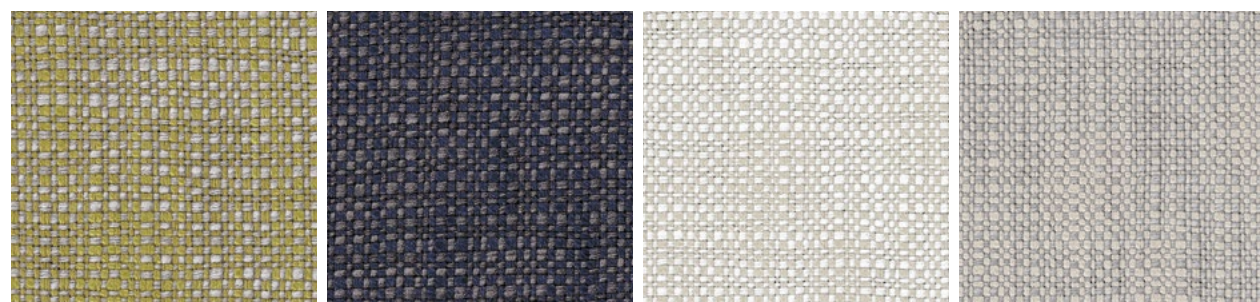

Park K05 Grass

Park K06 Navy

Park K08 White

Park K09 Steel