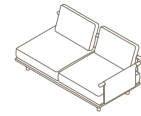

003 MODULE W 285 × D 95 × H 40 cm Seat H with cushion 22 + 18 cm W 112" ¼ × D 37" ¾ × H 15" ¾ Seat H with cushion 8" ⅝ + 7" ½	003 + 013 SOFA W 285 × D 100 × H 66 cm Seat H with cushion 22 + 18 cm W 112" ¼ × D 39" ¼ × H 26" Seat H with cushion 8" ⅝ + 7" ½	003 + 013 + 011 SOFA W 290 × D 100 × H 66 cm Seat H with cushion 22 + 18 cm W 114" ¼ × D 39" ¼ × H 26" Seat H with cushion 8" ⅝ + 7" ½	003 + 013 + 011 SOFA W 290 × D 100 × H 66 cm Seat H with cushion 22 + 18 cm W 114" ¼ × D 39" ¼ × H 26" Seat H with cushion 8" ⅝ + 7" ½	003 + 013 + 2 × 011 SOFA W 295 × D 100 × H 66 cm Seat H with cushion 22 + 18 cm W 116" ½ × D 39" ¼ × H 26" Seat H with cushion 8" ⅝ + 7" ½