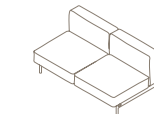

Le dimensioni includono i cuscini.
Dimensions include cushions.