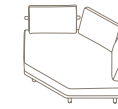

Sofa composition Batyline	Structure WR Teak Teak	Metal Smoke Milk	Batyline Grey Sand Brown Olive Sky Navy NEW Ginger NEW

Sofa composition padded belt	Structure WR Teak Teak	Metal Smoke Milk	Padded belt Grey Sand Grey Blue Clay NEW Stone NEW

020	Structure WR Teak Teak

220	Structure WR Teak Teak	Top Carrara Marble Luna Farsena

ESTENDO

Outdoor Seatings

001 ONE-SEATER SOFA W 111 × D 84 × H 72 cm Seat H 37 cm W 44" × D 33" ¼ × H 28" ⅜ Seat H 14" ½	002 TWO-SEATER SOFA W 186 × D 84 × H 72 cm Seat H 37 cm W 73" ¼ × D 33" ¼ × H 28" ⅜ Seat H 14" ½	003 THREE-SEATER SOFA W 261 × D 84 × H 72 cm Seat H 37 cm W 103" × D 33" ¼ × H 28" ⅜ Seat H 14" ½	111 ONE-SEATER RIGHT MODULE W 93 × D 84 × H 72 cm Seat H 37 cm W 36" ¾ × D 33" ¼ × H 28" ⅜ Seat H 14" ½	112 ONE-SEATER LEFT MODULE W 93 × D 84 × H 72 cm Seat H 37 cm W 36" ¾ × D 33" ¼ × H 28" ⅜ Seat H 14" ½