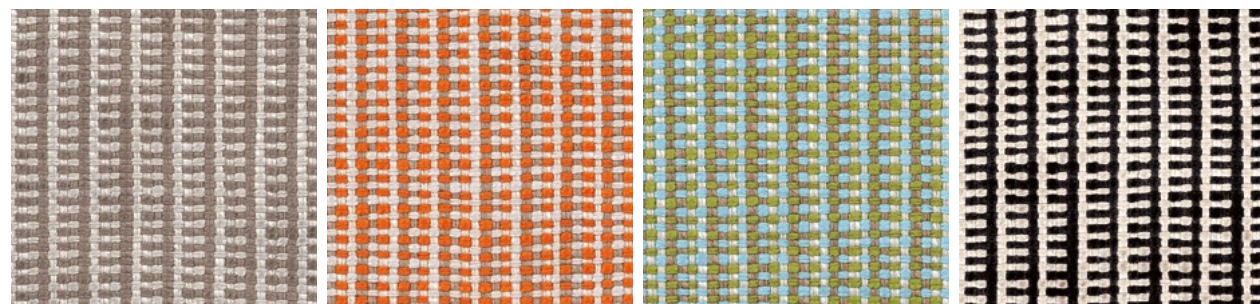

Weave W23 Sand

Weave W25 Tobacco

Weave W26 Mole

Weave W27 Graphite

OXFORD

Cat. 2 – Hydro 2
100% Acrylic

Oxford G01 Mole

Oxford G02 Kiwi

Oxford G03 Rust

Oxford G04 Peacock

Oxford G05 Black

LANE

Cat. 2 – Hydro 2
99% Acrylic
1% Polyamide

Lane L01 Mole/Sand

Lane L02 Curry/Sand

Lane L03 Grass/Sky