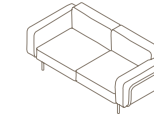

113 ONE-SEATER CENTRAL MODULE W 75 × D 84 × H 72 cm Seat H 37 cm W 29" ½ × D 33" ¼ × H 28" ⅜ Seat H 14" ½	211 TWO-SEATER RIGHT MODULE W 168 × D 84 × H 72 cm Seat H 37 cm W 66" ¼ × D 33" ¼ × H 28" ⅜ Seat H 14" ½	212 TWO-SEATER LEFT MODULE W 168 × D 84 × H 72 cm Seat H 37 cm W 66" ¼ × D 33" ¼ × H 28" ⅜ Seat H 14" ½	213 TWO-SEATER CENTRAL MODULE W 150 × D 84 × H 72 cm Seat H 37 cm W 59" ¼ × D 33" ¼ × H 28" ⅜ Seat H 14" ½	311 THREE-SEATER RIGHT MODULE W 243 × D 84 × H 72 cm Seat H 37 cm W 95" ¾ × D 33" ¼ × H 28" ⅜ Seat H 14" ½