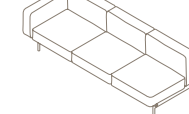

Le dimensioni includono i cuscini.
Dimensions include cushions.