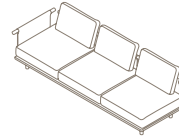

003 + 012 SOFA W 285 × D 100 × H 66 cm Seat H with cushion 22 + 18 cm W 112" ¼ × D 39" ¼ × H 26" Seat H with cushion 8" ⅝ + 7" ½	003 + 012 SOFA W 285 × D 100 × H 66 cm Seat H with cushion 22 + 18 cm W 112" ¼ × D 39" ¼ × H 26" Seat H with cushion 8" ⅝ + 7" ½	003 + 012 + 011 SOFA W 290 × D 100 × H 66 cm Seat H with cushion 22 + 18 cm W 114" ¼ × D 39" ¼ × H 26" Seat H with cushion 8" ⅝ + 7" ½	003 + 012 + 011 SOFA W 290 × D 100 × H 66 cm Seat H with cushion 22 + 18 cm W 114" ¼ × D 39" ¼ × H 26" Seat H with cushion 8" ⅝ + 7" ½