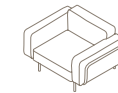

113 ONE-SEATER CENTRAL MODULE W 75 × D 84 × H 72 cm Seat H 37 cm W 29" ½ × D 33" ¼ × H 28" ⅜ Seat H 14" ½	211 TWO-SEATER RIGHT MODULE W 168 × D 84 × H 72 cm Seat H 37 cm W 66" ¼ × D 33" ¼ × H 28" ⅜ Seat H 14" ½	212 TWO-SEATER LEFT MODULE W 168 × D 84 × H 72 cm Seat H 37 cm W 66" ¼ × D 33" ¼ × H 28" ⅜ Seat H 14" ½	213 TWO-SEATER CENTRAL MODULE W 150 × D 84 × H 72 cm Seat H 37 cm W 59" ¼ × D 33" ¼ × H 28" ⅜ Seat H 14" ½	311 THREE-SEATER RIGHT MODULE W 243 × D 84 × H 72 cm Seat H 37 cm W 95" ¾ × D 33" ¼ × H 28" ⅜ Seat H 14" ½