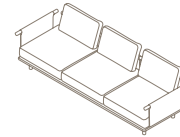

003 + 012 SOFA W 285 × D 100 × H 66 cm Seat H with cushion 22 + 18 cm W 112" ¼ × D 39" ¼ × H 26" Seat H with cushion 8" ⅝ + 7" ½	003 + 012 SOFA W 285 × D 100 × H 66 cm Seat H with cushion 22 + 18 cm W 112" ¼ × D 39" ¼ × H 26" Seat H with cushion 8" ⅝ + 7" ½	003 + 012 + 011 SOFA W 290 × D 100 × H 66 cm Seat H with cushion 22 + 18 cm W 114" ¼ × D 39" ¼ × H 26" Seat H with cushion 8" ⅝ + 7" ½	003 + 012 + 011 SOFA W 290 × D 100 × H 66 cm Seat H with cushion 22 + 18 cm W 114" ¼ × D 39" ¼ × H 26" Seat H with cushion 8" ⅝ + 7" ½