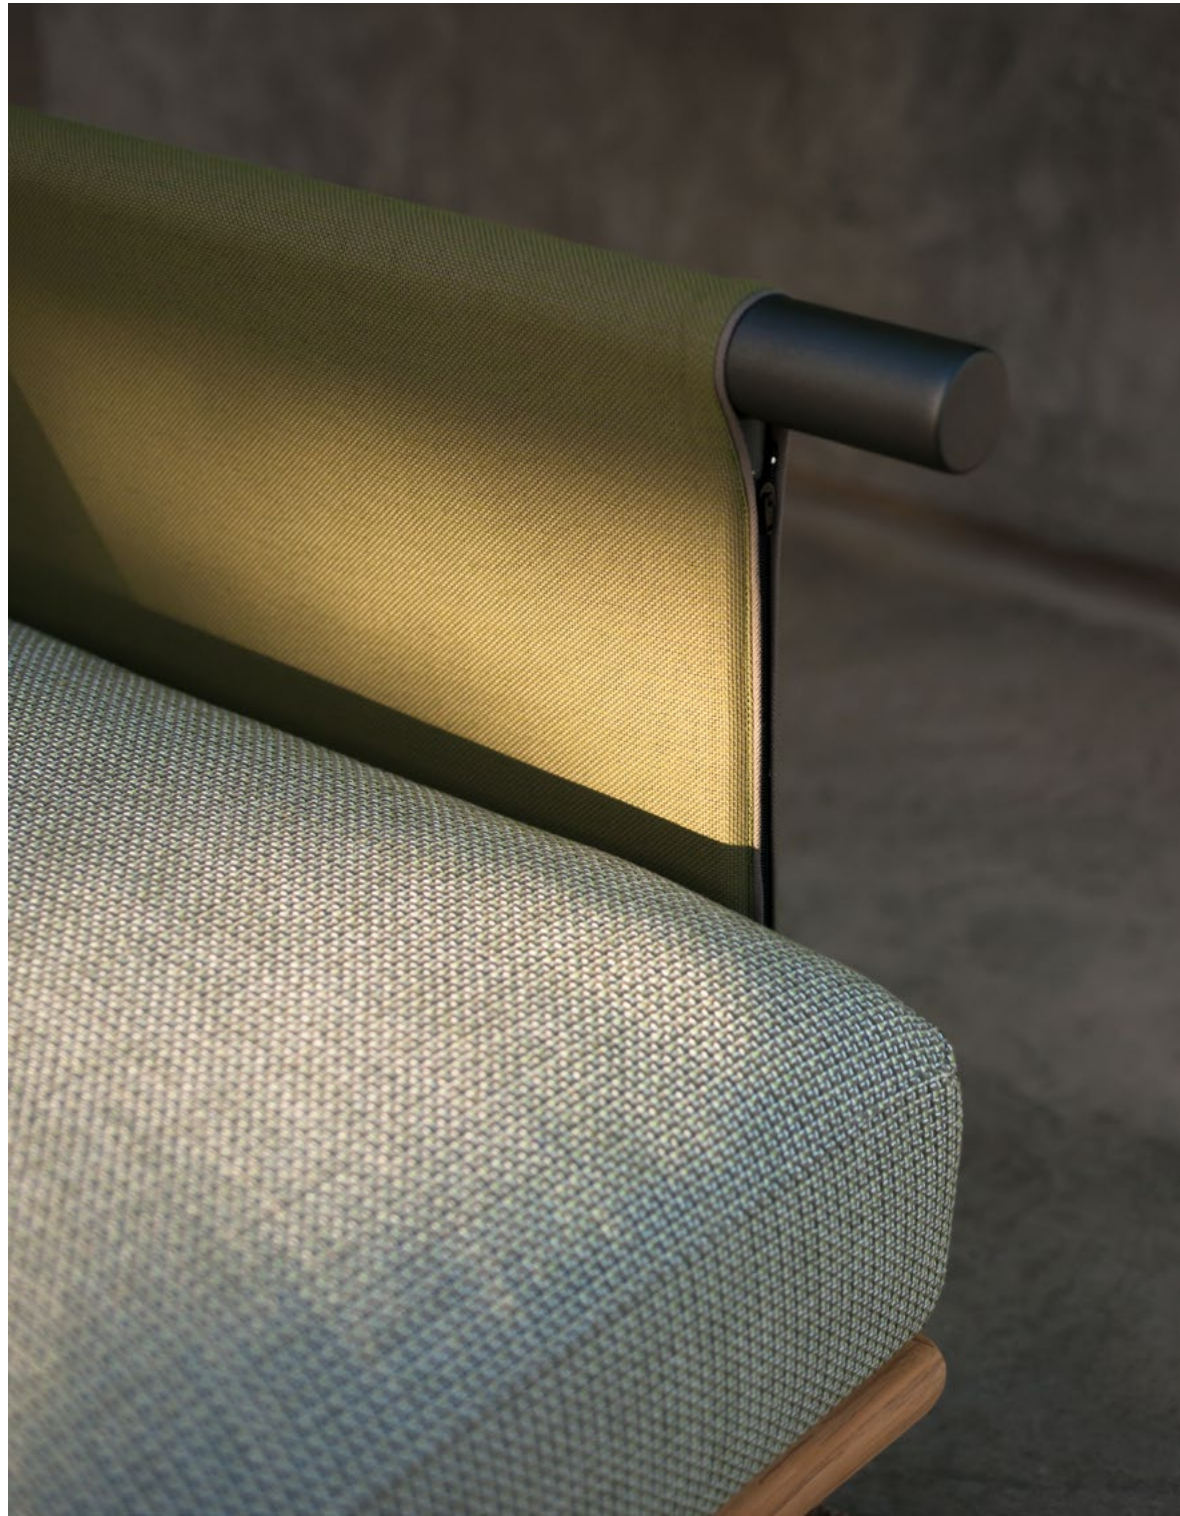

Spool sofas have received a new cover for the backrest: soft, elegant Batyline. The fabric is enveloping and sedate, available in a wide range of colours to combine with the fabrics of the upholstered cushions. The collection has grown to offer creative customisation possibilities while maintaining its original profile – a sinuous tubular frame of aluminium, handy and lightweight.