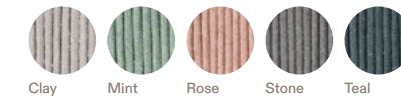

ESTENDO

312 THREE-SEATER LEFT MODULE W 243 x D 84 x H 72 cm Seat H 37 cm W 95" 3/4 x D 33" 1/4 x H 28" 3/8 Seat H 14" 1/2 	313 THREE-SEATER CENTRAL MODULE W 225 x D 84 x H 72 cm Seat H 37 cm W 88" 3/4 x D 33" 1/4 x H 28" 3/8 Seat H 14" 1/2 	400 CORNER MODULE W 84 x D 84 x H 72 cm Seat H 37 cm W 33" 1/4 x D 33" 1/4 x H 28" 3/8 Seat H 14" 1/2

Metal

Le dimensioni includono i cuscini.
Dimensions include cushions.

GAMMA

130 TABLE Ø 130 x H top Gres and Stone 75 / Teak 77 cm Ø 51" 1/2 x H top Gres and Stone 29" 1/2 / Teak 30" 1/2 	160 TABLE Ø 158 x H top Gres and Stone 75 / Teak 77 cm Ø 62" 1/4 x H top Gres and Stone 29" 1/2 / Teak 30" 1/2

Metal

Top

ONDA

001 LOUNGE CHAIR W 110 x D 110 x H 70 cm Seat H 35 cm W 43" 1/4 x D 43" 1/4 x H 27" 3/4 Seat H 13" 3/4 	002 CHAISE LONGUE W 110 x D 170 x H 70 cm Seat H 35 cm W 43" 1/4 x D 67" x H 27" 3/4 Seat H 13" 3/4 	003 POUF W 110 x D 80 x H 35 cm W 43" 1/4 x D 31" 1/2 x H 13" 3/4

SPINNAKER

034 EXTENDABLE TABLE W 209 x D 102 x H 74 - Extension W 335 cm H under the top 66 cm W 82" 1/4 x D 40" 1/8 x H 29" 1/8 - Extension 131" 7/8 H under the top 26"

Metal

Top

SPOOL

101 SOFA W 106 x D 94 x H 79 cm Seat H with cushion 27 + 11 cm W 41" 3/4 x D 37" 1/8 x H 31" 1/8 Seat H with cushion 10" 5/8 + 4" 3/8 	102 SOFA W 182 x D 94 x H 79 cm Seat H with cushion 27 + 11 cm W 71" 3/4 x D 37" 1/8 x H 31" 1/8 Seat H with cushion 10" 5/8 + 4" 3/8 	103 SOFA W 236 x D 94 x H 79 cm Seat H with cushion 27 + 11 cm W 93" x D 37" 1/8 x H 31" 1/8 Seat H with cushion 10" 5/8 + 4" 3/8

Outdoor Seatings Outdoor Tables

I divani SPOOL 001, 002, 003 con schienale in corda e SPOOL 201, 202, 203, con schienale in tubolare imbottito hanno le stesse dimensioni degli schienali 101, 102, 103 con rivestimento in Batyline.

Spool sofas 001, 002, 003 with backrests made in cording - and Spool sofas 201, 202, 203 with backrests made in padded belting - are the same size as Spool sofas 101, 102, 103 with backrests made in Batyline.