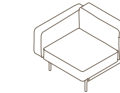

113 ONE-SEATER CENTRAL MODULE W 75 × D 84 × H 72 cm Seat H 37 cm W 29" ½ × D 33" ¼ × H 28" ⅜ Seat H 14" ½	211 TWO-SEATER RIGHT MODULE W 168 × D 84 × H 72 cm Seat H 37 cm W 66" ¼ × D 33" ¼ × H 28" ⅜ Seat H 14" ½	212 TWO-SEATER LEFT MODULE W 168 × D 84 × H 72 cm Seat H 37 cm W 66" ¼ × D 33" ¼ × H 28" ⅜ Seat H 14" ½	213 TWO-SEATER CENTRAL MODULE W 150 × D 84 × H 72 cm Seat H 37 cm W 59" ¼ × D 33" ¼ × H 28" ⅜ Seat H 14" ½	311 THREE-SEATER RIGHT MODULE W 243 × D 84 × H 72 cm Seat H 37 cm W 95" ¾ × D 33" ¼ × H 28" ⅜ Seat H 14" ½